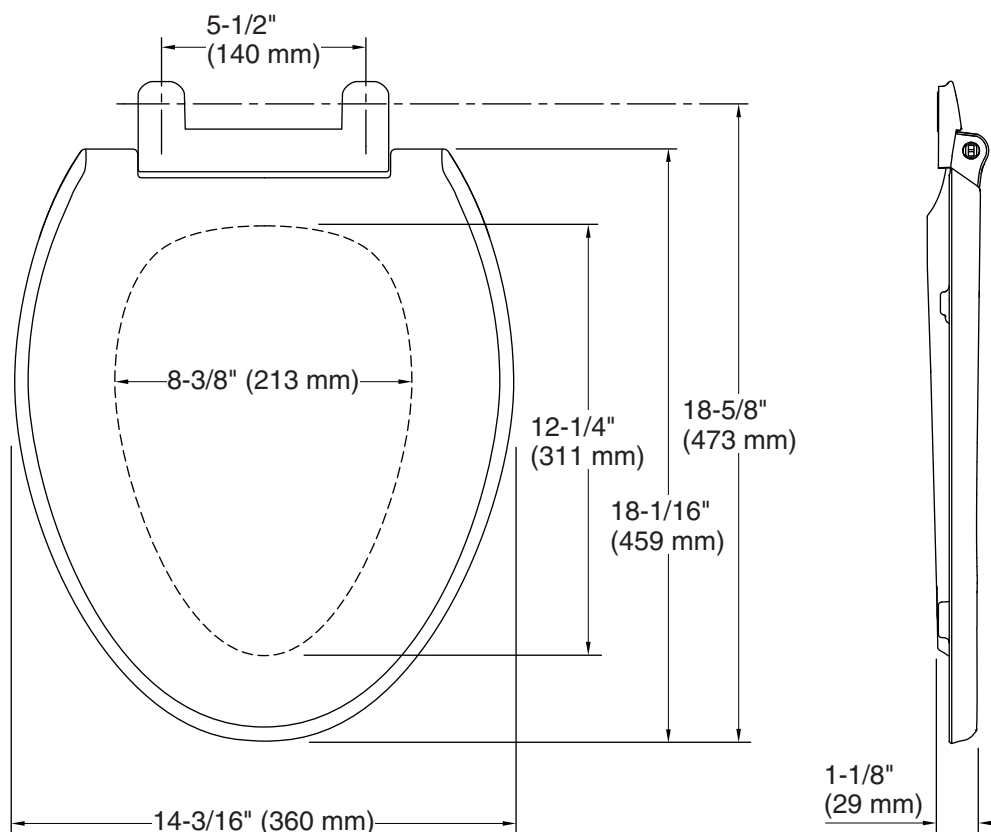

Available Colors/Finishes

Color tiles intended for reference only.

Color	Code	Description
	0	White
	96	Biscuit
	NY	Dune
	95	Ice™ Grey
	G9	Sandbar
	7	Black Black™

Technical Information

All product dimensions are nominal.

Seat shape type: Elongated
Seat front type: Closed-front
Seat-mounting holes: 5-1/2" (140 mm)

Notes

Install this product according to the installation guide.